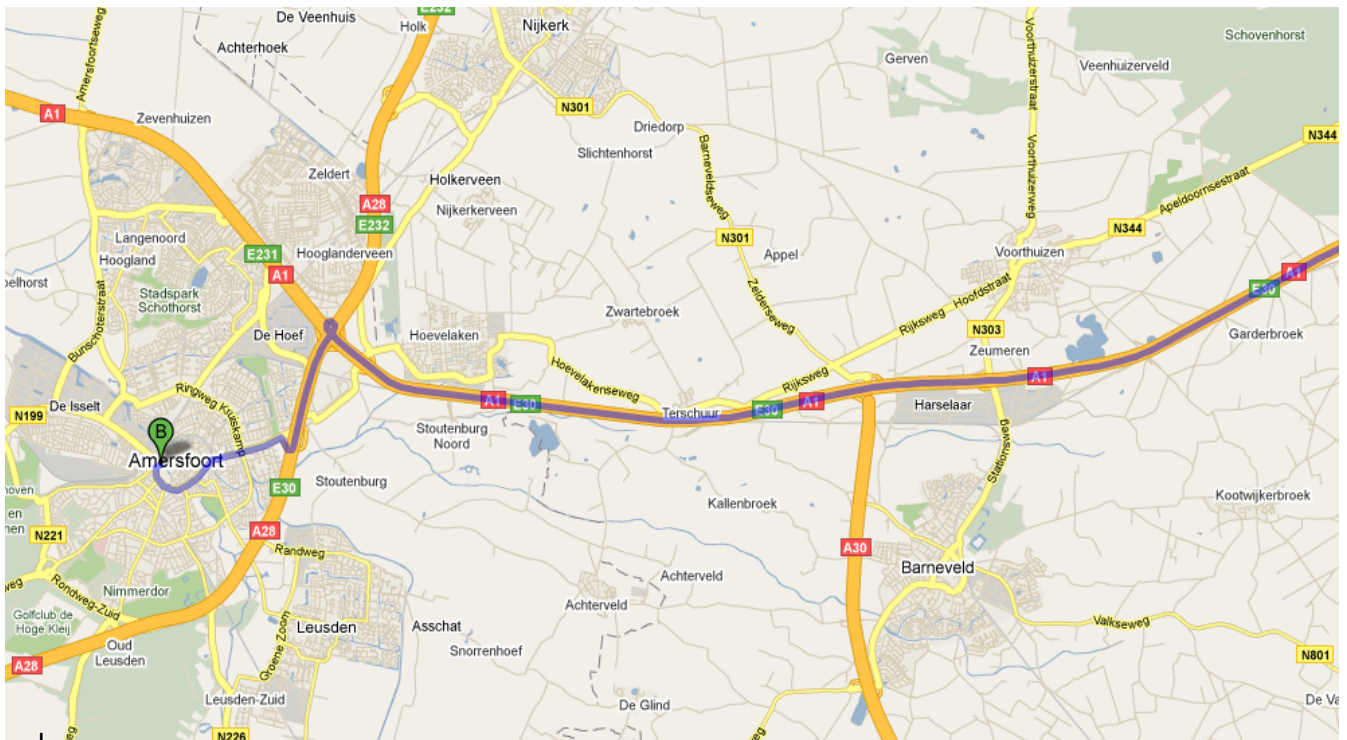

Inview Locatie : Stadsring 140 te Amersfoort

Car: (from direction Amsterdam)

- Highway A1 direction Amersfoort
- Exit 12 Amersfoort/Bunschoten-Spakenburg
- At the end of the Exit turn left
- Then follow the N199
- At the second traffic lights after the viaduct/overpass turn left
- Follow the signs "P-Centrum"
- At the traffic lights (corner City hall) you turn left (Molenstraat), after this turn you will see on your right hand the parking garage 'Sint Jorisplein'.
- You take the escalator upstairs, now you are on the St. Jorissquare, you walk to the first street on your left hand (at the Kruidvat store). At the end of this street you go left en walk straight for about 500 meters, then on your left hand you will see Inview (above FF Mobile, entrance is on the side of the main road "Stadsring").

Car: (from direction Apeldoorn/Zwolle/Utrecht)

- On Highway A28 you take exit 8 direction Amersfoort.
- Take a left turn at the “Hogeweg”.
- Follow this road till you reach the “Stadsring”.
- Take a right turn at the “Molenstraat” corner of the City Hall.
- Then you will see the parking garage St. Joris square on your right hand.
- You take the escalator upstairs, now you are on the ‘St. Jorisplein’, you walk to the first street on your left hand (at the Kruidvat store). At the end of this street you go left and walk straight for about 500 meters, then on your left hand you will see Inview (above FF Mobile, entrance is on the side of the main road “Stadsring”).

From train station Amersfoort: walking

- Departure in eastern direction on the Stationsquare.
- Follow this road to stay on the Stationsquare
- Proceed on this road to the “Stationsstreet”
- Take a right turn at the “Snouckaertlaan”
- Then take a left turn at the “Utrechtseweg”
- Cross the street at the traffic lights (shoppingstreet, Utrechtsestraat)
- You will find Inview in the building on the corner (color salmon, above FF Mobile, you can find the entrance on the side of the main road “Stadsring”.