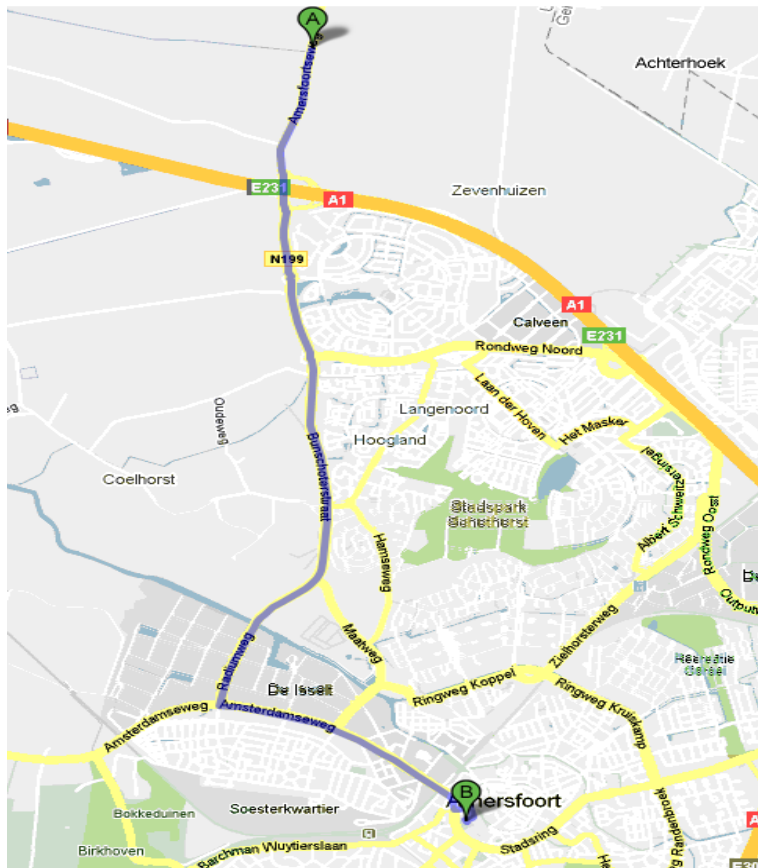

Inview Locatie : Stadsring 140 te Amersfoort

Car: (from direction Amsterdam)

- Highway A1 direction Amersfoort
- Exit 12 Amersfoort/Bunschoten-Spakenburg
- At the end of the Exit turn left
- Then follow the N199
- At the second traffic lights after the viaduct/overpass turn left
- Follow the signs "P-Centrum"
- At the traffic lights (corner City hall) you turn left (Molenstraat), after this turn you will see on your right hand the parking garage 'Sint Jorisplein'.
- You take the escalator upstairs, now you are on the St. Jorissquare, you walk to the first street on your left hand (at the Kruidvat store). At the end of this street you go left en walk straight for about 500 meters, then on your left hand you will see Inview (above FF Mobile, entrance is on the side of the main road "Stadsring").

Car: (from direction Apeldoorn/Zwolle/Utrecht)

- On Highway A28 you take exit 8 direction Amersfoort.
- Take a left turn at the “Hogeweg”.
- Follow this road till you reach the “Stadsring”.
- Take a right turn at the “Molenstraat” corner of the City Hall.
- Then you will see the parking garage St. Joris square on your right hand.
- You take the escalator upstairs, now you are on the ‘St. Jorisplein’, you walk to the first street on your left hand (at the Kruidvat store). At the end of this street you go left and walk straight for about 500 meters, then on your left hand you will see Inview (above FF Mobile, entrance is on the side of the main road “Stadsring”).

From train station Amersfoort: walking

- Departure in eastern direction on the Stationsquare.
- Follow this road to stay on the Stationsquare
- Proceed on this road to the “Stationsstreet”
- Take a right turn at the “Snouckaertlaan”
- Then take a left turn at the “Utrechtseweg”
- Cross the street at the traffic lights (shoppingstreet, Utrechtsestraat)
- You will find Inview in the building on the corner (color salmon, above FF Mobile, you can find the entrance on the side of the main road “Stadsring”.