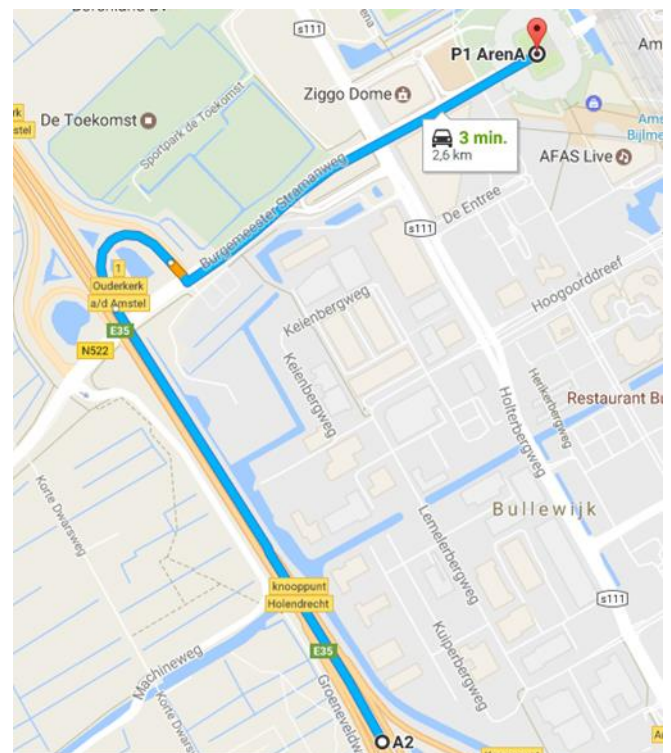

StudioZoost

the spot for meetings & market research

Travel directions Arena Boulevard 83-95, 1101 DM Amsterdam

Car: Direction A2

- Take exit 1 Duivendrecht/Ouderkerk aan de Amstel
- Turn left onto Burgemeester Stramanweg
- Keep left
- You are now driving straight to the Arena and just before the Arena you see at your right-hand the exit to parking P1 where you can drive into the parking and park your car near **exit Zuid**
- When you have parked your car, leave the parking through Exit Zuid.
- Walk around the building at your left hand and immediately around the corner you see our entrance: Kantoren 83-95 (Left of the Decathlon shop)

Car: Direction A9

- Follow A9 to node A2 and head towards Amsterdam Zaanstaad
- Take exit 1 Duivendrecht/Ouderkerk aan de Amstel
- Turn left onto Burgemeester Stramanweg
- Keep left
- You are now driving straight to the Arena and just before the Arena you see at your right-hand the exit to parking P1 where you can drive into the parking and park your car near **exit Zuid**
- When you have parked your car, leave the parking through Exit Zuid.
- Walk around the building at your left hand and immediately around the corner you see our entrance: Kantoren 83-95 (Left of the Decathlon shop)

Walking route

From station: Amsterdam Bijlmer Arena

- When you walk out of the west side of the station building, you will see the colored buildings on your right hand.
- If you follow these colored buildings and the big shops Media Markt and Decathlon, you will see our entrance on your right. Kantoren 83-95