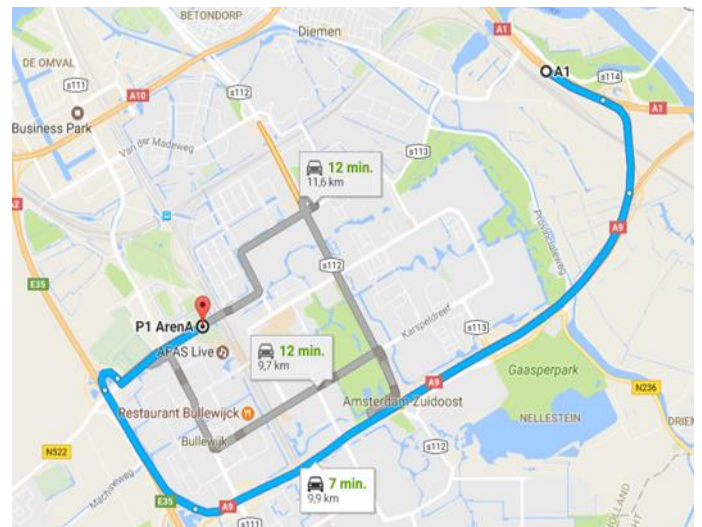

StudioZoost

the spot for meetings & market research

Travel directions Arena Boulevard 83-95, 1101 DM Amsterdam

Car: Direction A2

- Take exit 1 Duivendrecht/Ouderkerk aan de Amstel
- Turn left onto Burgemeester Stramanweg
- Keep left
- You are now driving straight to the Arena and just before the Arena you see at your right-hand the exit to parking P1 where you can drive into the parking and park your car near **exit Zuid**
- When you have parked your car, leave the parking through Exit Zuid.
- Walk around the building at your left hand and immediately around the corner you see our entrance: Kantoren 83-95 (Left of the Decathlon shop)

Car: Direction A9

- Follow A9 to node A2 and head towards Amsterdam Zaanstaad
- Take exit 1 Duivendrecht/Ouderkerk aan de Amstel
- Turn left onto Burgemeester Stramanweg
- Keep left
- You are now driving straight to the Arena and just before the Arena you see at your right-hand the exit to parking P1 where you can drive into the parking and park your car near **exit Zuid**
- When you have parked your car, leave the parking through Exit Zuid.
- Walk around the building at your left hand and immediately around the corner you see our entrance: Kantoren 83-95 (Left of the Decathlon shop)

Walking route

From station: Amsterdam Bijlmer Arena

- When you walk out of the west side of the station building, you will see the colored buildings on your right hand.
- If you follow these colored buildings and the big shops Media Markt and Decathlon, you will see our entrance on your right. Kantoren 83-95